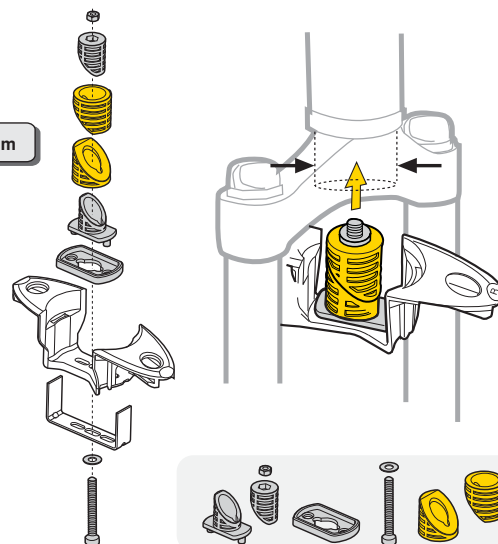

### DeFender M1

Tool required: 4 mm Allen key

**CAUTION:**  
When installing DeFender M1 with suspension forks, make sure no part of the fork comes in contact with the DeFender M1 during its travel length. Otherwise damage to your bike or DeFender M1 may occur and it may also cause bodily injury.

#### IMPORTANT NOTES

Fits ø19.6 ~ ø26 mm

Fits ø27.7 ~ ø35 mm