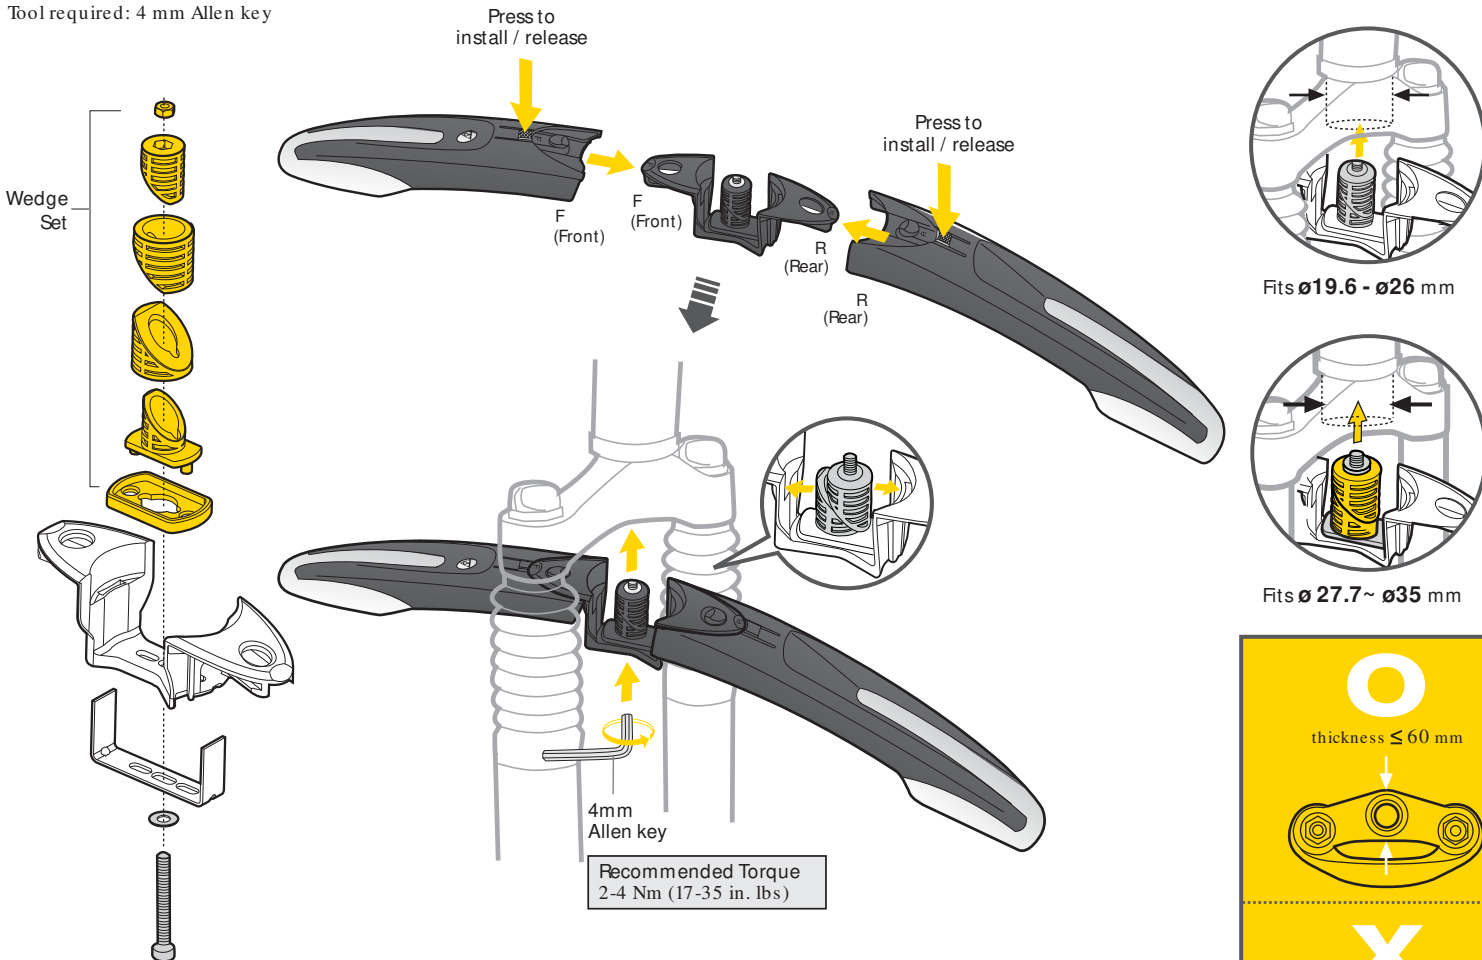

### DeFender M1

Tool required: 4 mm Allen key

**CAUTION:**  
When installing DeFender M1 with suspension forks, make sure no part of the fork comes in contact with the DeFender M1 during its travel length. Otherwise damage to your bike or DeFender M1 may occur and it may also cause bodily injury.

#### IMPORTANT NOTES

Fits ø19.6 ~ ø26 mm

Fits ø27.7 ~ ø35 mm

#### WARNING

When adjusting the angle of DeFender M2, make sure the space between DeFender M2 and the tire is larger than wheel travel of the bike. Incorrect angle may cause damage to DeFender M2, your bike, or potentially cause bodily harm.

#### WARNING

Adjust the angle of DeFender M2 by loosening the angle adjusting bolts and retightening the bolts once the correct angle is achieved. Do not loosen the angle adjusting bolt more than 6 counterclockwise rotations or the toothed nut assembly will be disassembled and may be damaged.