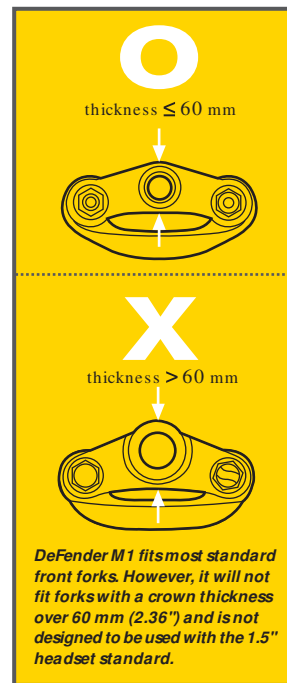

### DeFender M1

Tool required: 4 mm Allen key

**CAUTION:**  
When installing DeFender M1 with suspension forks, make sure no part of the fork comes in contact with the DeFender M1 during its travel length. Otherwise damage to your bike or DeFender M1 may occur and it may also cause bodily injury.

#### IMPORTANT NOTES

Fits ø19.6 ~ ø26 mm

Fits ø27.7 ~ ø35 mm

SLIP JOINT CLAMP FITS  $\varnothing 25.4 \sim \varnothing 31.2$  mm and  $\varnothing 30.8 \sim 34.9$  mm