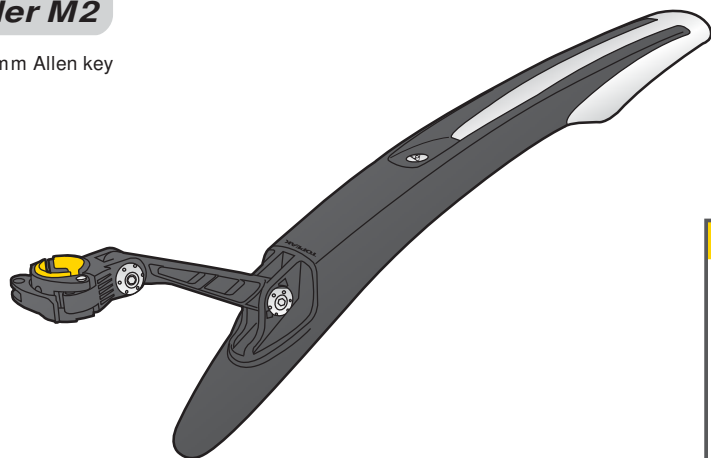

### DeFender M1

Tool required: 4 mm Allen key

**CAUTION:**  
When installing DeFender M1 with suspension forks, make sure no part of the fork comes in contact with the DeFender M1 during its travel length. Otherwise damage to your bike or DeFender M1 may occur and it may also cause bodily injury.

#### IMPORTANT NOTES

Fits ø19.6 ~ ø26 mm

Fits ø27.7 ~ ø35 mm

### DeFender M2

Tool required: 4 mm Allen key

For Rear Suspension Bike

SLIP JOINT CLAMP FITS  $\varnothing 25.4 \sim \varnothing 31.2$  mm and  $\varnothing 30.8 \sim 34.9$  mm