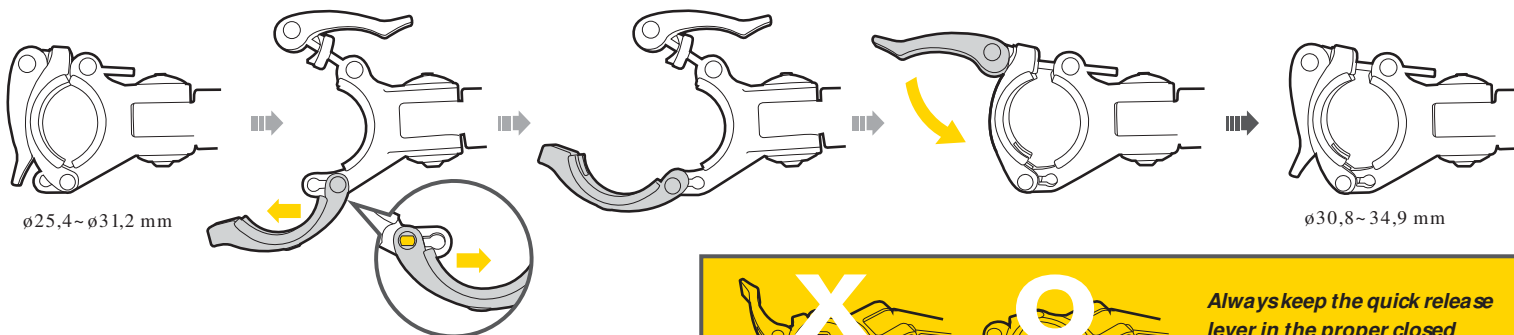

DeFender M2

Tool required: 4 mm Allen key

For Rear Suspension Bike

WARNING

When adjusting the angle of DeFender M2, make sure the space between DeFender M2 and the tire is larger than wheel travel of the bike. Incorrect angle may cause damage to DeFender M2, your bike, or potentially cause bodily harm.

SLIP JOINT CLAMP FITS $\varnothing 25.4 \sim \varnothing 31.2$ mm and $\varnothing 30.8 \sim 34.9$ mm

ANGLE ADJUSTMENT

Recommended Torque:
2-4 N.m (17~35 in. lbs.)

WARNING

Adjust the angle of DeFender M2 by loosening the angle adjusting bolts and retightening the bolts once the correct angle is achieved. Do not loosen the angle adjusting bolt more than 6 counterclockwise rotations or the toothed nut assembly will be disassembled and may be damaged.

WARRANTY

2-year Warranty: All mechanical components against manufacturer defects only.

Warranty Claim Requirements

To obtain warranty service, you must have your original sales receipt. Items returned without a sales receipt will assume that the warranty begins on the date of manufacture. All warranties will be void if the product is damaged due to user crash, abuse, system alteration, modification, or used in any way not intended as described in this operating manual.

* The specifications and design are subject to change without notice.

Topeak products are available only from professional bicycle shops.

Please contact your nearest Topeak authorized bicycle dealer for any questions. For customers in the USA, call: 1-800-250-3068, Website: www.topeak.com