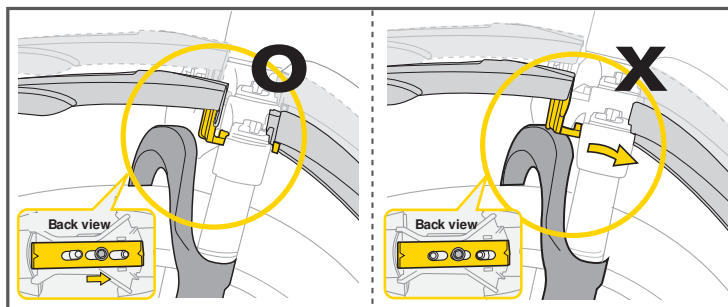

### DeFender M1

Tool required: 4 mm Allen key

**CAUTION:**  
When installing DeFender M1 with suspension forks, make sure no part of the fork comes in contact with the DeFender M1 during its travel length. Otherwise damage to your bike or DeFender M1 may occur and it may also cause bodily injury.

#### IMPORTANT NOTES

Fits ø19.6 ~ ø26 mm

Fits ø27.7 ~ ø35 mm