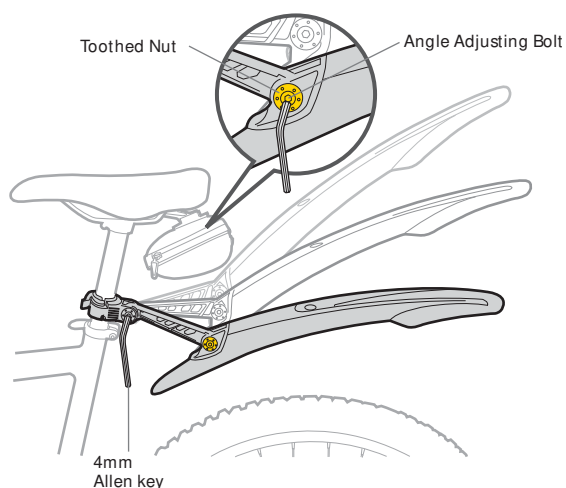

ANGLE ADJUSTMENT

Recommended Torque:
2-4 N.m (17~35 in. lbs.)