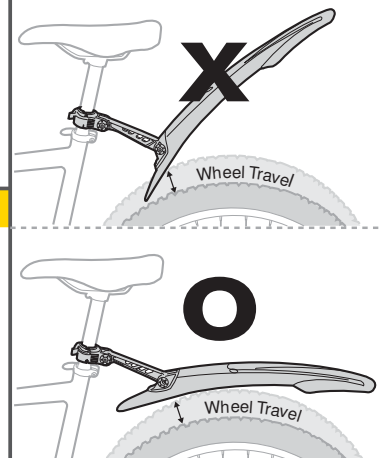

#### IMPORTANT NOTES

Fits ø19.6 ~ ø26 mm

Fits ø27.7 ~ ø35 mm

### DeFender M2

Tool required: 4 mm Allen key

For Rear Suspension Bike

#### WARNING

When adjusting the angle of DeFender M2, make sure the space between DeFender M2 and the tire is larger than wheel travel of the bike. Incorrect angle may cause damage to DeFender M2, your bike, or potentially cause bodily harm.