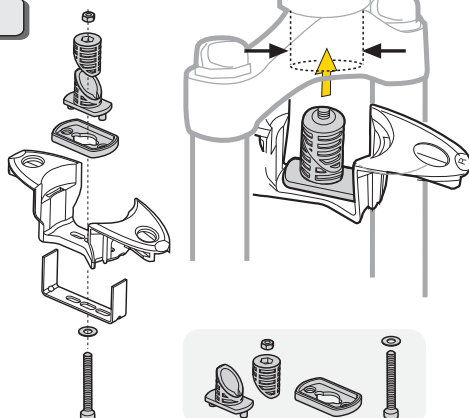

### DeFender M1

Tool required: 4 mm Allen key

**CAUTION:**  
When installing DeFender M1 with suspension forks, make sure no part of the fork comes in contact with the DeFender M1 during its travel length. Otherwise damage to your bike or DeFender M1 may occur and it may also cause bodily injury.

#### IMPORTANT NOTES

Fits ø19.6 ~ ø26 mm

Fits ø27.7 ~ ø35 mm