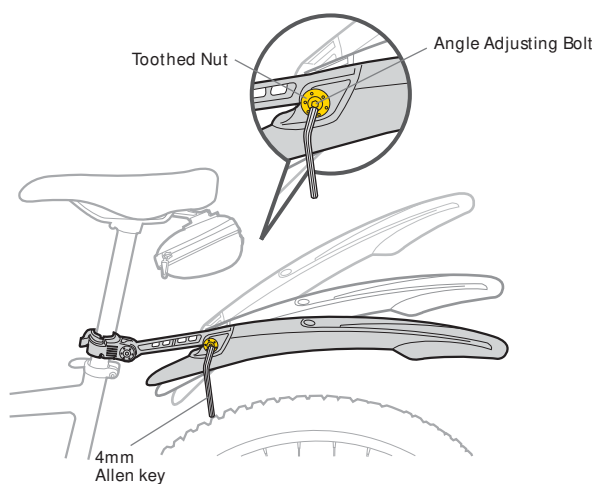

#### IMPORTANT NOTES

Fits ø19.6 ~ ø26 mm

Fits ø27.7 ~ ø35 mm

#### WARNING

When adjusting the angle of DeFender M2, make sure the space between DeFender M2 and the tire is larger than wheel travel of the bike. Incorrect angle may cause damage to DeFender M2, your bike, or potentially cause bodily harm.

SLIP JOINT CLAMP FITS  $\varnothing 25.4 \sim \varnothing 31.2$  mm and  $\varnothing 30.8 \sim 34.9$  mm

### ANGLE ADJUSTMENT

Recommended Torque:  
2-4 N.m (17~35 in. lbs.)